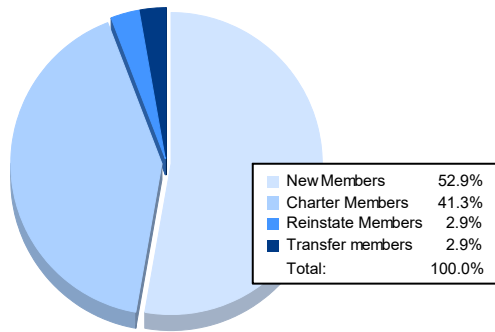

Year	New Clubs	Dropped Clubs	Gain/ Loss Clubs	New Members	Charter Members	Reinstate Members	Transfer Members	Total Member Added	Total Members Dropped	Gain/ Loss Members
2016-2017	0	3	-3	66	1	1	3	71	74	-3
2017-2018	0	0	0	38	1	3	1	43	56	-13
2018-2019	1	1	0	62	22	2	0	86	66	20
2019-2020	1	2	-1	47	22	7	4	80	82	-2
2020-2021	1	0	1	55	43	3	3	104	122	-18
<b>Average</b>	<b>1</b>	<b>1</b>	<b>-1</b>	<b>54</b>	<b>18</b>	<b>3</b>	<b>2</b>	<b>77</b>	<b>80</b>	<b>-3</b>

### Membership Composition June 2021 Cumulative